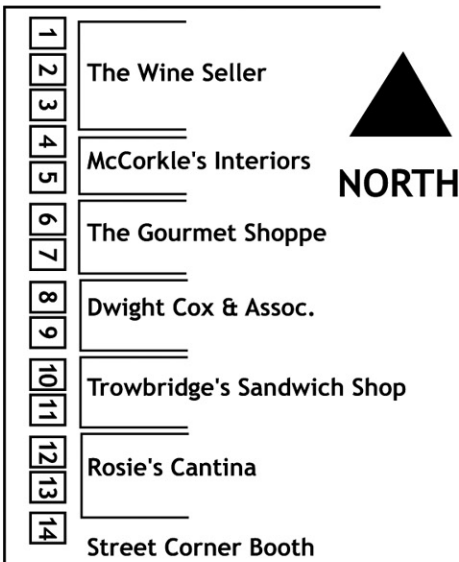

EXHIBITOR BOOTH DIAGRAM (Updated January 2011)

COURT STREET

TUSCALOOSA STREET

●
Event Info Center

TOMBIGBEE STREET

Important Note:
Booth locations are generally determined by the spaces between light posts and parking meters in front of the designated buildings.

MOBILE STREET

COURT STREET

LIVE MUSIC PAVILLION ■

TENNESSEE STREET