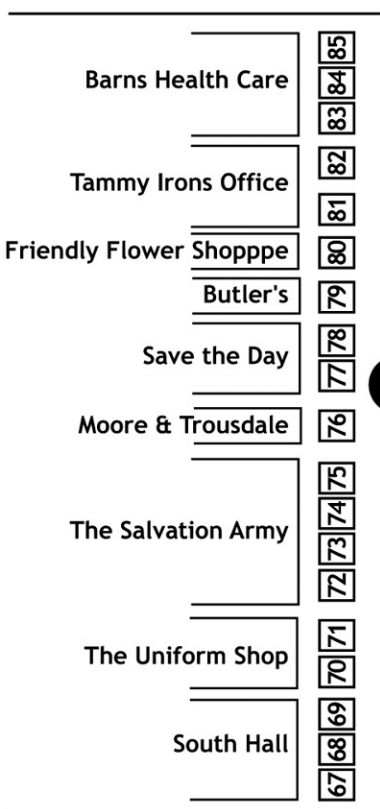

EXHIBITOR BOOTH DIAGRAM (Updated January 2011)

COURT STREET

TUSCALOOSA STREET

●
Event Info Center

TOMBIGBEE STREET

Important Note:
Booth locations are generally determined by the spaces between light posts and parking meters in front of the designated buildings.

MOBILE STREET

COURT STREET

LIVE MUSIC PAVILLION ■

TENNESSEE STREET