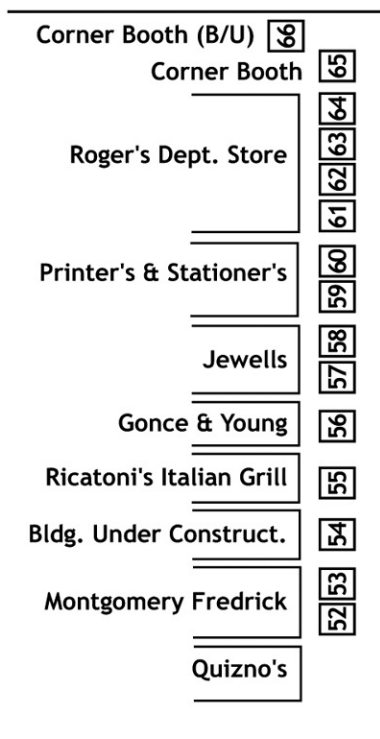

EXHIBITOR BOOTH DIAGRAM (Updated January 2011)

COURT STREET

TUSCALOOSA STREET

●
Event Info Center

TOMBIGBEE STREET

Important Note:
Booth locations are generally determined by the spaces between light posts and parking meters in front of the designated buildings.

MOBILE STREET

COURT STREET

LIVE MUSIC PAVILLION ■

TENNESSEE STREET