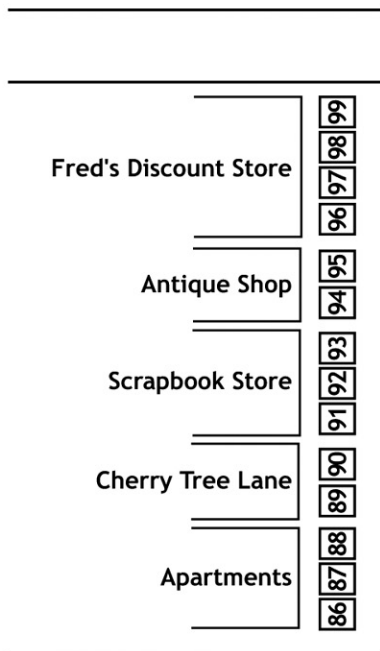

EXHIBITOR BOOTH DIAGRAM (Updated January 2011)

COURT STREET

TUSCALOOSA STREET

●
Event Info Center

TOMBIGBEE STREET

Important Note:
Booth locations are generally determined by the spaces between light posts and parking meters in front of the designated buildings.

MOBILE STREET

COURT STREET

LIVE MUSIC PAVILLION ■

TENNESSEE STREET